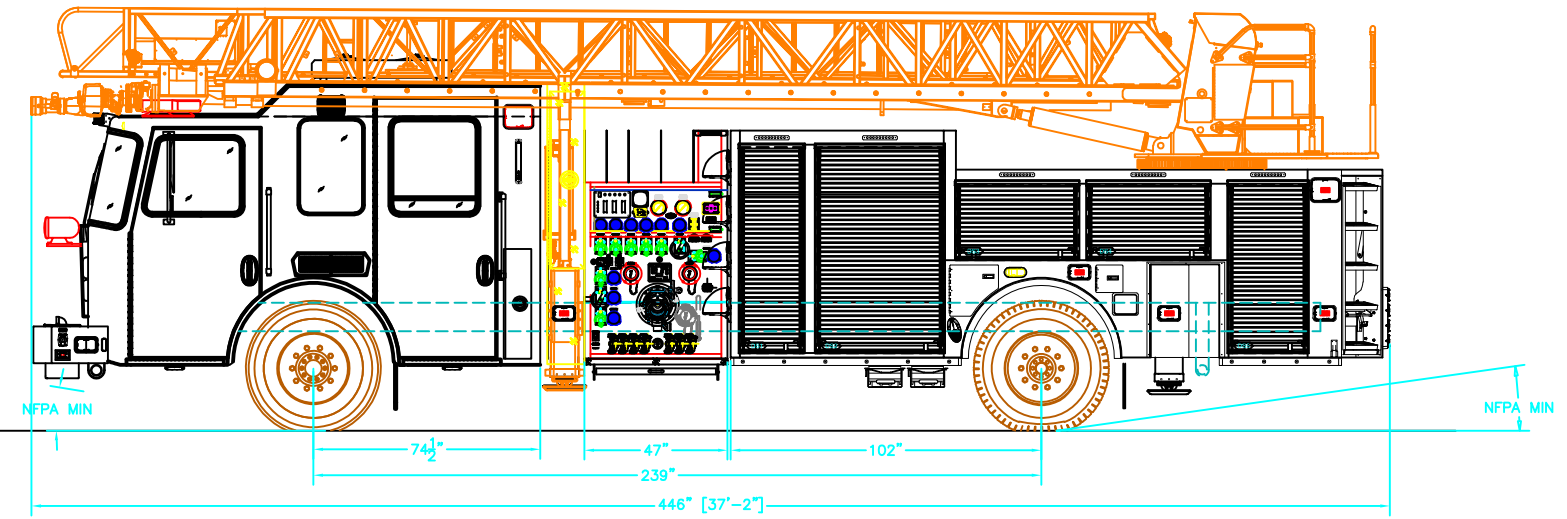

REAR VIEW

OFFICER'S SIDE VIEW

CAB INTERIOR PLAN VIEW

TOP VIEW

FRONT VIEW

DRIVER'S SIDE VIEW

				DIMENSIONS ARE APPROXIMATE & MAY VARY DUE TO BUILD ADJUSTMENTS			
SCALE		DWG SIZE		DRAWN BY		DATE	
NONE		B		J.WITNER		05/05/2020	
				APPROVED BY			
				79' REAR MOUNT LADDER			
				HUNTINGTON MANOR, NY			
				GSO 11357			
				KME REAR GROUP			
				KME ONE INDUSTRIAL COMPLEX - NESQUEHONING, PA 18240			
				SALES ENGINEER : MARK_BOYLE			
A		9/29/20		REVISED AS PER SIGNED PRE-CON LETTER		MB	
SYM		DATE		REVISION DESCRIPTION		APP'D	