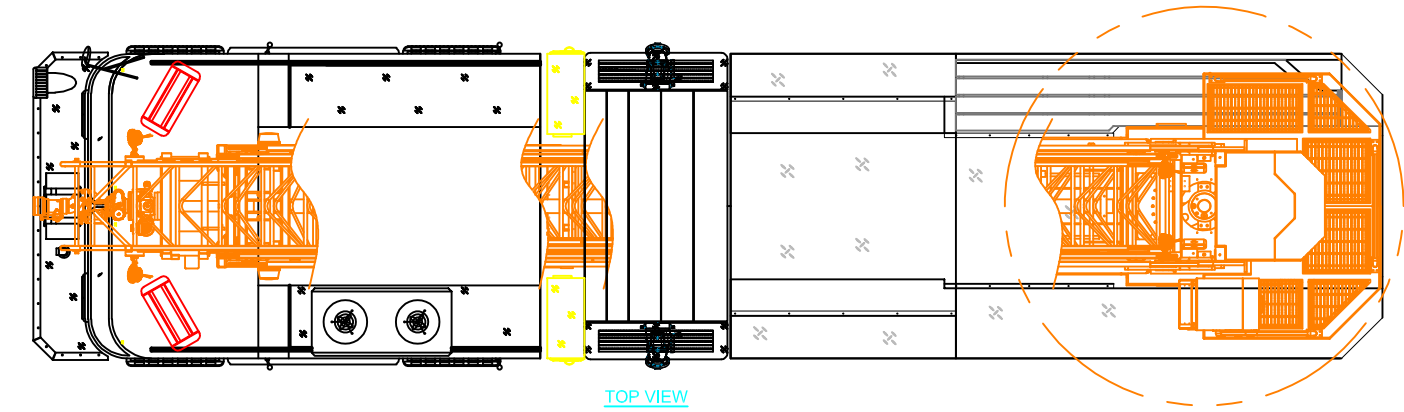

REAR VIEW

OFFICER'S SIDE VIEW

CAB INTERIOR PLAN VIEW

TOP VIEW

FRONT VIEW

DRIVER'S SIDE VIEW

				DIMENSIONS ARE APPROXIMATE & MAY VARY DUE TO BUILD ADJUSTMENTS			
SCALE		DWG SIZE		DRAWN BY		DATE	
NONE		B		J.WITNER		05/05/2020	
				APPROVED BY			
				79' REAR MOUNT LADDER			
				HUNTINGTON MANOR, NY			
				GSO 11357			
				KME REAR GROUP			
				KME ONE INDUSTRIAL COMPLEX - NESQUEHONING, PA 18240			
				SALES ENGINEER : MARK_BOYLE			
A		9/29/20		REVISED AS PER SIGNED PRE-CON LETTER		MB	
SYM		DATE		REVISION DESCRIPTION		APP'D	