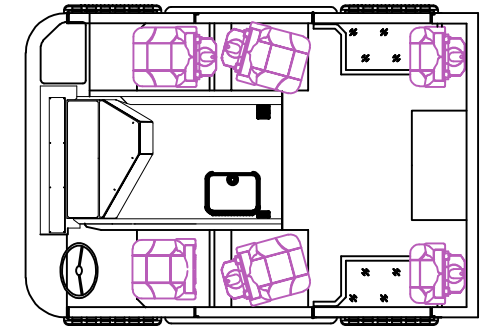

REAR VIEW

OFFICER'S SIDE VIEW

CAB INTERIOR PLAN VIEW

TOP VIEW

FRONT VIEW

DRIVER'S SIDE VIEW

				DIMENSIONS ARE APPROXIMATE & MAY VARY DUE TO BUILD ADJUSTMENTS			
SCALE		DWG SIZE		DRAWN BY		DATE	
NONE		B		J.WITNER		05/05/2020	
				APPROVED BY			
				79' REAR MOUNT LADDER			
				HUNTINGTON MANOR, NY			
				GSO 11357			
				KME REAR GROUP			
				KME ONE INDUSTRIAL COMPLEX - NESQUEHONING, PA 18240			
				SALES ENGINEER : MARK_BOYLE			
A		9/29/20		REVISED AS PER SIGNED PRE-CON LETTER		MB	
SYM		DATE		REVISION DESCRIPTION		APP'D	