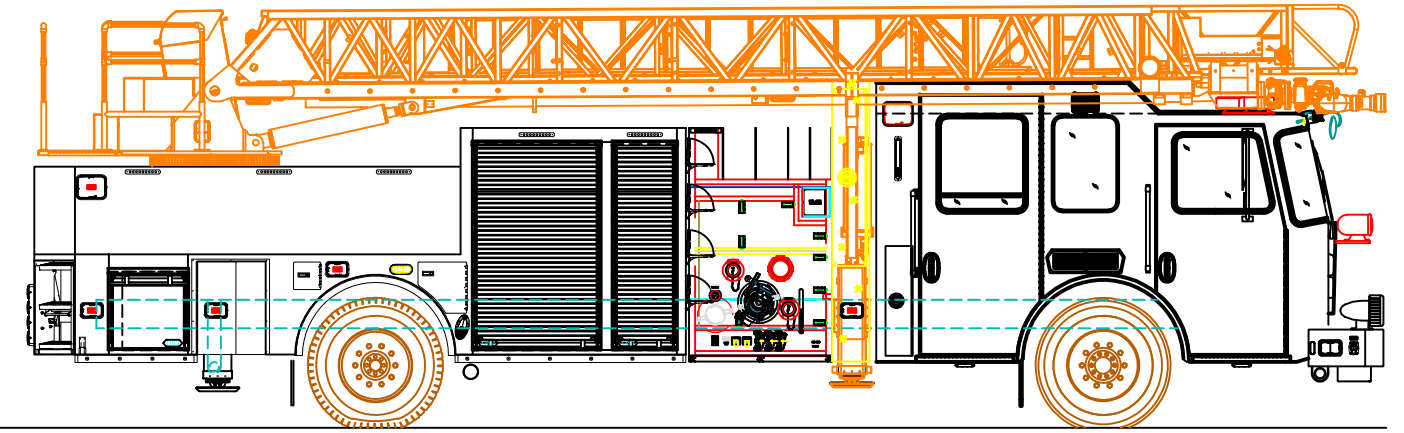

REAR VIEW

OFFICER'S SIDE VIEW

CAB INTERIOR PLAN VIEW

TOP VIEW

FRONT VIEW

DRIVER'S SIDE VIEW

				DIMENSIONS ARE APPROXIMATE & MAY VARY DUE TO BUILD ADJUSTMENTS			
SCALE		DWG SIZE		DRAWN BY		DATE	
NONE		B		J.WITNER		05/05/2020	
				APPROVED BY			
				79' REAR MOUNT LADDER			
				HUNTINGTON MANOR, NY			
				GSO 11357			
				KME REAR GROUP			
				KME ONE INDUSTRIAL COMPLEX - NESQUEHONING, PA 18240			
				SALES ENGINEER : MARK_BOYLE			
A		9/29/20		REVISED AS PER SIGNED PRE-CON LETTER		MB	
SYM		DATE		REVISION DESCRIPTION		APP'D	