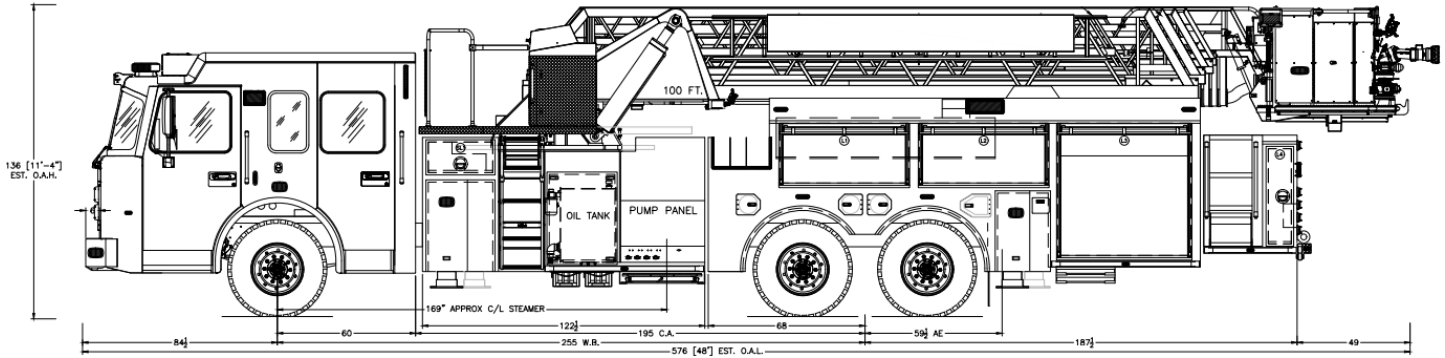

K-180 CUSTOM QUINT

MODEL #MMP100

CHASSIS

- KME Predator EMFD 10" Raised Roof
- Seating Capacity 6
- Cummins X15 605 HP Engine
- Allison 4000 EVS Transmission
- Extreme Duty Interior
- FRC OmniPlex 10" Touchscreen Controls
- 12.8" Touchscreen Instrument Cluster
- IMMI 4Front® & RollTek™ Occupant Protection
- Steertek™ NXT Front Suspension
- Firemaax™ Rear Suspension
- Axles: 24,000 Front, 62,000 Rear
- 6" Front Bumper Extension
- 255" Wheelbase
- Advanced Climate Control
- Rear View Backup Camera w/ Color Display
- Side Scene Lighting
- 45° Cramp Angle
- Michelin Tires
- Severe Duty Front Bumper
- Dual Grover Brand Stutter Air Horns
- Federal Q2B Mechanical Siren

PUMP & PLUMBING

- Waterous CSU 2000 GPM
- FRC InControl Pressure Governor
- 300 Gallons Water
- Pre-Connects:
 - (2) 1-3/4" Crosslays
 - (1) 2-1/2" Crosslay
- Poly Water Tank

AERIAL & WATERWAY

- 1000lb Tip Load Dry / 500lb Wet
- Four H-Style Outriggers Behind Cab and Behind Rear Axle w/ 18' Jack Spread
- 100' Vertical Reach, 99' Horizontal Reach
- 72° Max Elevation, -12° Min Elevation
- 11'-4" (169") Overall Height
- 5" Waterway Inlet Curbside
- Whelen Scene Lighting at Tip and Base
- TFT Flex RC 2000 GPM Electric Monitor
- TFT Valve Under Monitor w/ 2-1/2" Gated Elbow
- Storage for 14' Roof Ladder in Base Section
- Storage for 8' Pike Pole in Fly Section

BODY

- High Strength Aluminum Body
- ROM Series IV Roll-up Doors
- Door Protection Shields
- SCBA Bottle Storage for (8)
- Durable Compartment Finish
- OnScene LED Compartment Lighting
- Whelen LED Lighting Package
- 136' Ladder Storage for 35', 28', (2)16', 10' Attic Ladder, 17' Little Giant, Three Pike Poles, Two D-handle Pike Poles, and Three NY Roof Hook
- Whelen Pioneer Side Scene Lighting
- Optional 6kW Generator
- Rear Directional Light
- 30 Cubic Feet Hose Bed Volume
- Folding Turntable Access Ladder Both Sides