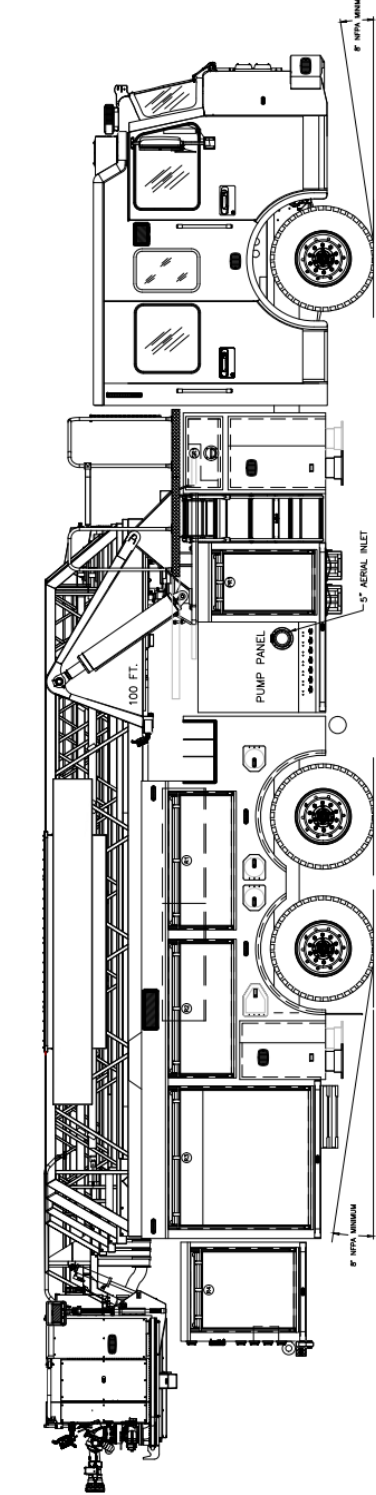

12' 6"
11' 6"
11' 6"
10' 6"
9' 6"
9' 6"
8' 6"
8' 6"
7' 6"
6' 6"
6' 6"
5' 6"
5' 6"
4' 6"
4' 6"
3' 6"
3' 6"
2' 6"
2' 6"
1' 6"
6"

COMP.	DESCRIPTION	QUANTITY	UNIT PRICE	TOTAL PRICE
1	CHASSIS	1	100000	100000
2	ENGINE	1	15000	15000
3	PUMP	1	12000	12000
4	TANK	1	8000	8000
5	WHEELS	4	1000	4000
6	AXLES	2	1500	3000
7	STEERING	1	2000	2000
8	EXHAUST	1	1000	1000
9	WATER	1	500	500
10	HOSE	1	1000	1000
11	NOZZLES	1	500	500
12	TOOLS	1	1000	1000
13	WARRANTY	1	1000	1000
14	TOTAL			135000