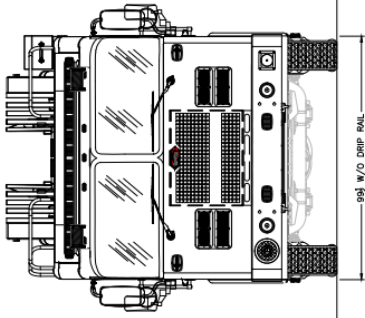

12' 6"
11' 6"
11' 6"
10' 6"
9' 6"
9' 6"
8' 6"
8' 6"
7' 6"
6' 6"
6' 6"
5' 6"
5' 6"
4' 6"
4' 6"
3' 6"
3' 6"
2' 6"
2' 6"
1' 6"
6"

COMP.	DESCRIPTION	QUANTITY	UNIT PRICE	TOTAL PRICE
1	CHASSIS	1	100000	100000
2	ENGINE	1	15000	15000
3	PUMP	1	12000	12000
4	TANK	1	8000	8000
5	WHEELS	4	1000	4000
6	AXLES	2	1500	3000
7	STEERING	1	2000	2000
8	EXHAUST	1	1000	1000
9	WATER	1	500	500
10	HOSE	1	1000	1000
11	NOZZLES	1	500	500
12	TOOLS	1	1000	1000
13	WARRANTY	1	1000	1000
14	TOTAL			135000