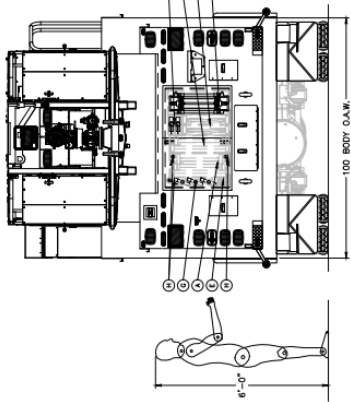

ENGINEERED TO SERVE

kmefire.com/k-180-rapid-delivery/