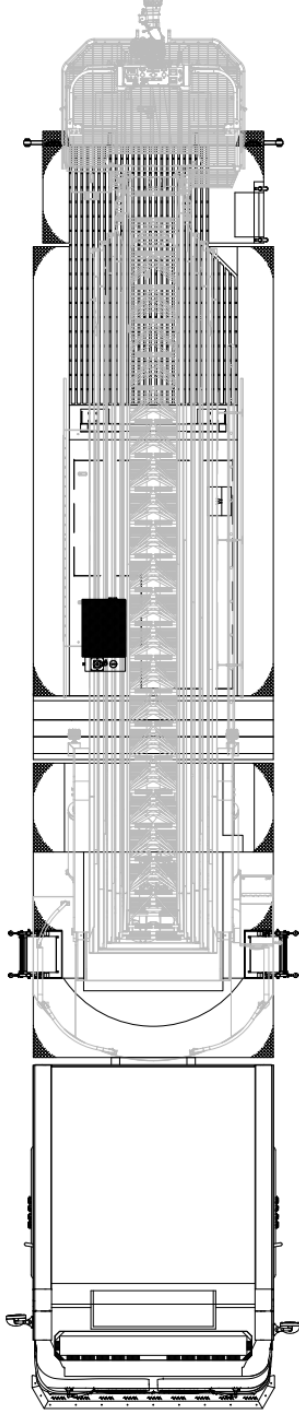

12' 6"
11' 6"
11' 6"
10' 6"
9' 6"
9' 6"
8' 6"
8' 6"
7' 6"
6' 6"
6' 6"
5' 6"
5' 6"
4' 6"
4' 6"
3' 6"
3' 6"
2' 6"
2' 6"
1' 6"
6"

COMP.	DESCRIPTION	QUANTITY	UNIT PRICE	TOTAL PRICE
1	CHASSIS	1	100000	100000
2	ENGINE	1	15000	15000
3	PUMP	1	12000	12000
4	TANK	1	8000	8000
5	WHEELS	4	1000	4000
6	AXLES	2	1500	3000
7	STEERING	1	2000	2000
8	EXHAUST	1	1000	1000
9	WATER	1	500	500
10	HOSE	1	1000	1000
11	NOZZLES	1	500	500
12	TOOLS	1	1000	1000
13	WARRANTY	1	1000	1000
14	TOTAL			135000