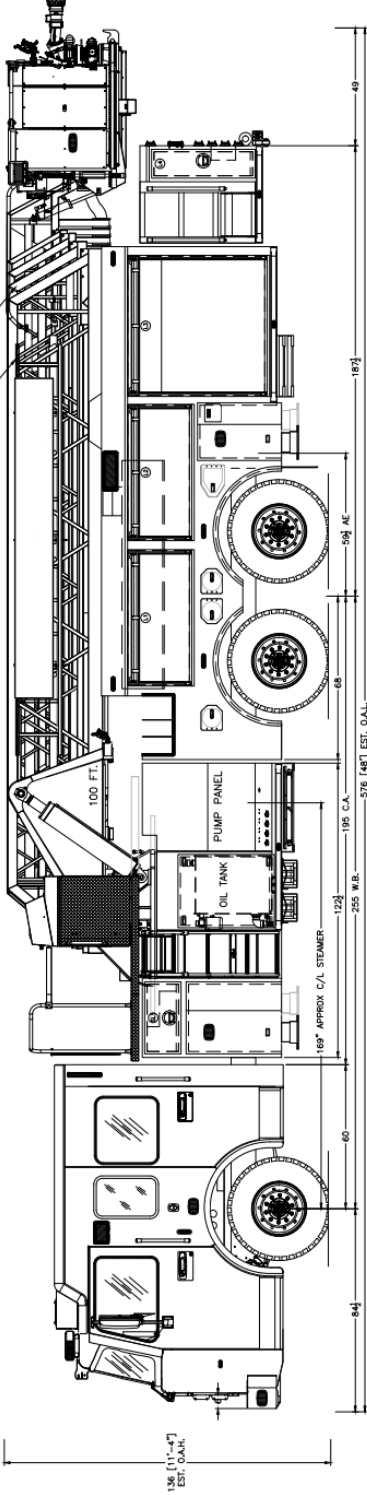

ENGINEERED TO SERVE

kmefire.com/k-180-rapid-delivery/