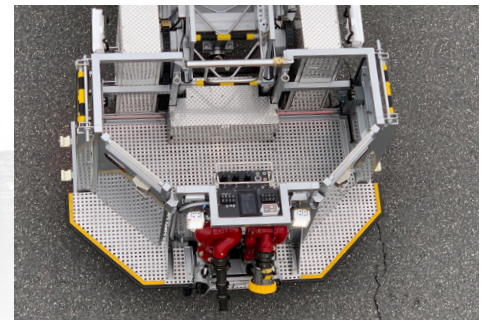

OUR VEHICLES CONNECT AND PROTECT
PEOPLE AROUND THE WORLD EVERY DAY.

www.revgroup.com

AERIALCAT™ MIDMOUNT PLATFORM

Elevating Performance and Expanding Possibilities

The new KME Midmount AerialCat™ platform is elevating performance with two new midmount aerials to extend your reach; an 84-foot platform and 102-foot platform. Designed with a state of the art motion control system, a one-piece torque box that stores an ISO ground ladder compliment and deep penetrating outriggers for maximum leveling capability, the KME midmount provides a shortened overall apparatus length for improved maneuverability in cramped quarters, and a reduction in the rear body overhang of 10 inches. Designed to perform. Demand KME.

FEATURES

- IQAN Motion Control System
- Photo Luminescent Rung Covers
- -12° to 80° Elevation Range
- 126" & 132" Travel Heights
- 100,000 psi Steel Platform Structure
- Roof Ladder & Stokes Basket Options
- Clean Underside of Platform
- Industry Leading Platform Design

MODEL	VERTICAL REACH	HORIZONTAL REACH	RATED CAPACITY
100' 4 Section Ladder	100'	92'	500 lbs.
84' 5 Section Platform	84'	77'	1000 lbs.
102' 5 Section Platform	102'	94'	1000 lbs.

CUSTOMIZED TO YOUR REQUIREMENTS

KME offers a full line of midmount platforms available in 84', and 102' configurations designed to fit your station, terrain, and department's demands.

ULTIMATE BELOW-HORIZONTAL PERFORMANCE

KME's ladder has a lift geometry that allows you to go 12 degrees below horizontal without any impact on platform capacities or while flowing water.